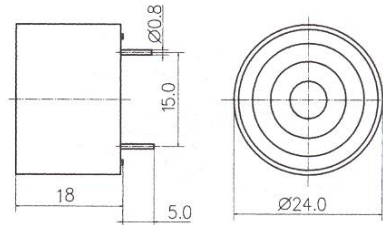

Product Data Sheet Part No. PB-2418 Non-Washable Type

PB-2418

∅ 24.0 × H18.0

DIMENSIONS

PB-2418-1: Non Epoxy Potting Material
PB-2418-2: Epoxy Potting Material

Type	Unit	PB-2418-1
Rated Voltage	(VDC)	12
Operating Voltage	(VDC)	3~20
Current Consumption	(mA)	< or =8
Sound Output (Min)	(dB)	> or = 90
Resonant Frequency	(Hz)	3700±500
Operating Temp	(C)	-20~+60
Storage Temp	(C)	-30~+70
Weight	(g)	5
Dimension	mm	24 x H18
*Value applying at rated voltage		
*distance for measurement 30cm		

Type	Unit	PB-2418-2
Rated Voltage	(VDC)	12
Operating Voltage	(VDC)	3~20
Current Consumption	(mA)	< or =8
Sound Output (Min)	(dB)	> or = 90
Resonant Frequency	(Hz)	3700±500
Operating Temp	(C)	-20~+60
Storage Temp	(C)	-30~+70
Weight	(g)	5
Dimension	mm	24 x H18
*Value applying at rated voltage		
*distance for measurement 30cm		